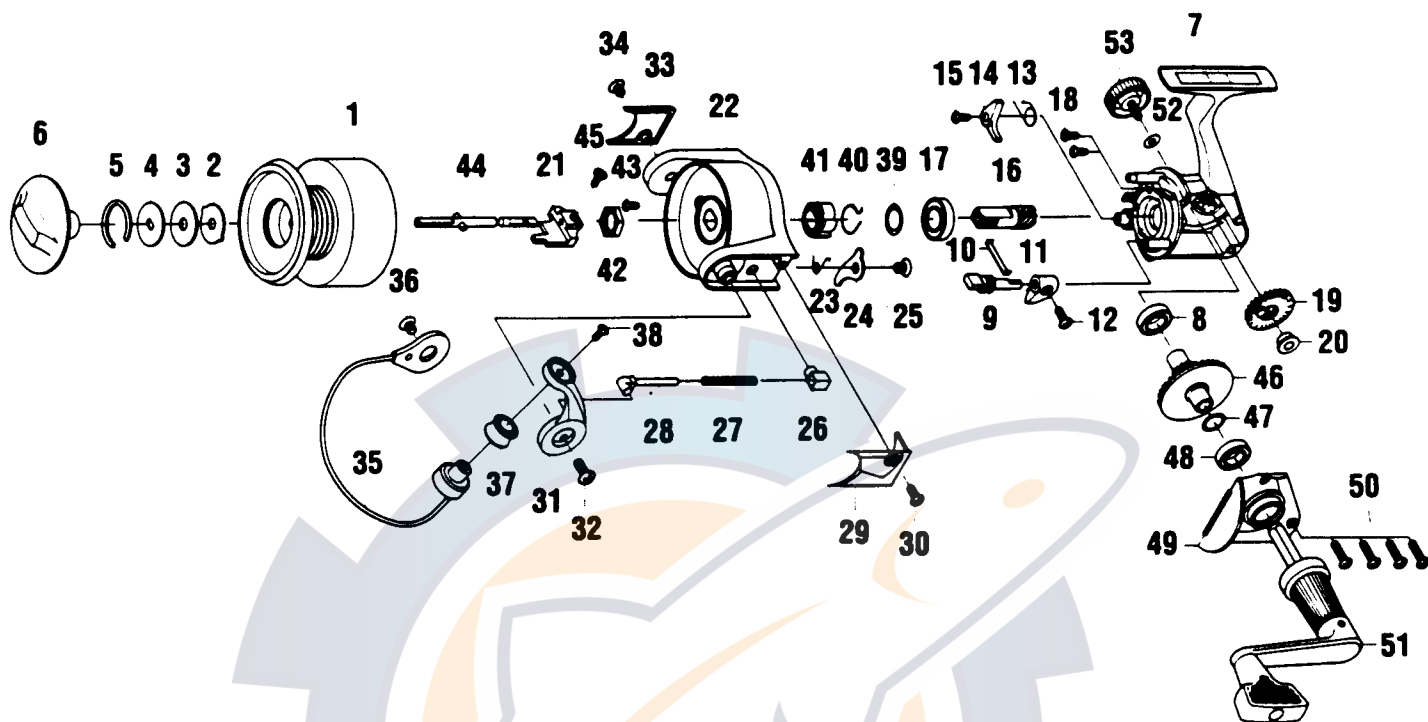

# QUANTUM GW40

Key No.	Part No.	Description	Price	Key No.	Part No.	Description	Price
1	BH321-23	Spool Assembly	7.75	28	BH046-23	Arm Lever Cover	2.10
2	BH081-21	Spool Washer "A"	.55	29	BH085-13	Cover Screw	.45
3	BH033-21	Spool Washer "B"	.60	30	BH007-13	Arm Lever	2.30
4	BH080-21	Spool Washer "D"	.90	31	BH044-13	Arm Lever Screw	.40
5	BH038-21	Drag Retainer	.95	32	BH024-13	Bail Holder Cover	.80
6	BH332-23	Drag Knob Assembly	2.50	33	BH085-13	Cover Screw	.45
7	BH001-23	Body	3.70	34	BH347-23	Bail Assembly	4.80
8	BH027-12	Bearing	5.95	35	BH016-13	Line Roller Washer	.55
9	BH090-11	Stopper Cam	1.50	36	BH004-13	Line Roller Ball Bearing	3.90
10	BH089-11	Stopper Cam Spring	.90	37	BH044-13	Bail Holder Screw	.40
11	BH059-13	Stopper Lever	.60	38	BH108-13	Bail Screw	.40
12	BH135-13	Stopper Lever Screw	1.55	39	BH110-11	Bearing Washer	.50
13	BH061-11	Stopper Spring	1.40	40	BH086-11	Silent Spring	1.55
14	BH063-11	Stopper	1.45	41	BH060-11	Ratchet Gear	1.55
15	BH077-11	Stopper Screw	.60	42	BH006-11	Rotor Nut	1.05
16	BH011-13	Pinion Gear	2.60	43	BH094-11	Rotor Nut Lock Screw	.60
17	BH028-11	Ball Bearing	8.20	44	BH315-21	Main Shaft Assembly	5.85
18	BH041-11	Bearing Screw	.60	45	BH100-11	Main Shaft Screw	.60
19	BH053-21	O/S Gear	1.45	46	BH012-13	Driver Gear	2.35
20	BH025-11	O/S Slider	2.50	47	BH026-11	Adjust Washer	.65
21	BH009-23	Rotor	3.75	48	BH027-12	Bearing	5.95
22	BH049-21	Kick Lever Spring	.90	49	BH023-23	Body Cover	2.20
23	BH019-21	Kick Lever	1.80	50	BH057-13	Body Cover Screw	.40
24	BH136-11	Kick Lever Screw	.60	51	BH318-13	Handle Assembly	4.25
25	BH020-11	Spring Holder	.90	52	BH105-11	Handle Cap Washer	.45
26	BH022-21	Arm Lever Spring	.60	53	BH073-13	Handle Screw Cap	2.20
27	BH031-21	Spring Shaft	.90				

Prices subject to change without notice. Prices do not include postage and handling.

**PLEASE ORDER BY PART NUMBER**

Rev. 6/95

Zebco Division Brunswick Corporation, Box 270, Tulsa, OK 74101 USA 918-836-5581